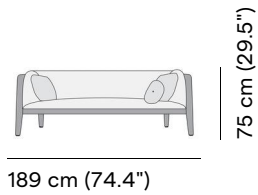

Technical drawing

Maintenance

To maintain and protect your Manutti pieces, we've developed a series of products that will guarantee their extended lifespan and your carefree enjoyment for many years to come.

- [Manutti Care line kit](#)
- [Cushion Boxes](#)
- [Protective Covers](#)