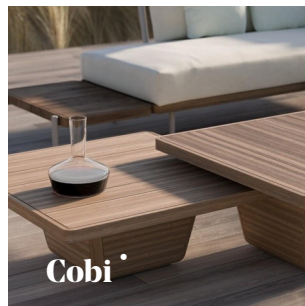

- [Manutti Care line kit](#)
- [Cushion Boxes](#)
- [Protective Covers](#)

Sunrise

2-seater sofa

designed by

Matthew Townsend

More in this collection

[VIEW COLLECTION](#)

Matching collections