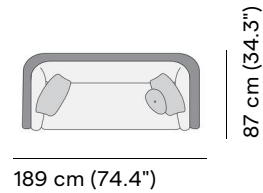

Technical drawing

Maintenance

To maintain and protect your Manutti pieces, we've developed a series of products that will guarantee their extended lifespan and your carefree enjoyment for many years to come.

- [Manutti Care line kit](#)
- [Cushion Boxes](#)
- [Protective Covers](#)